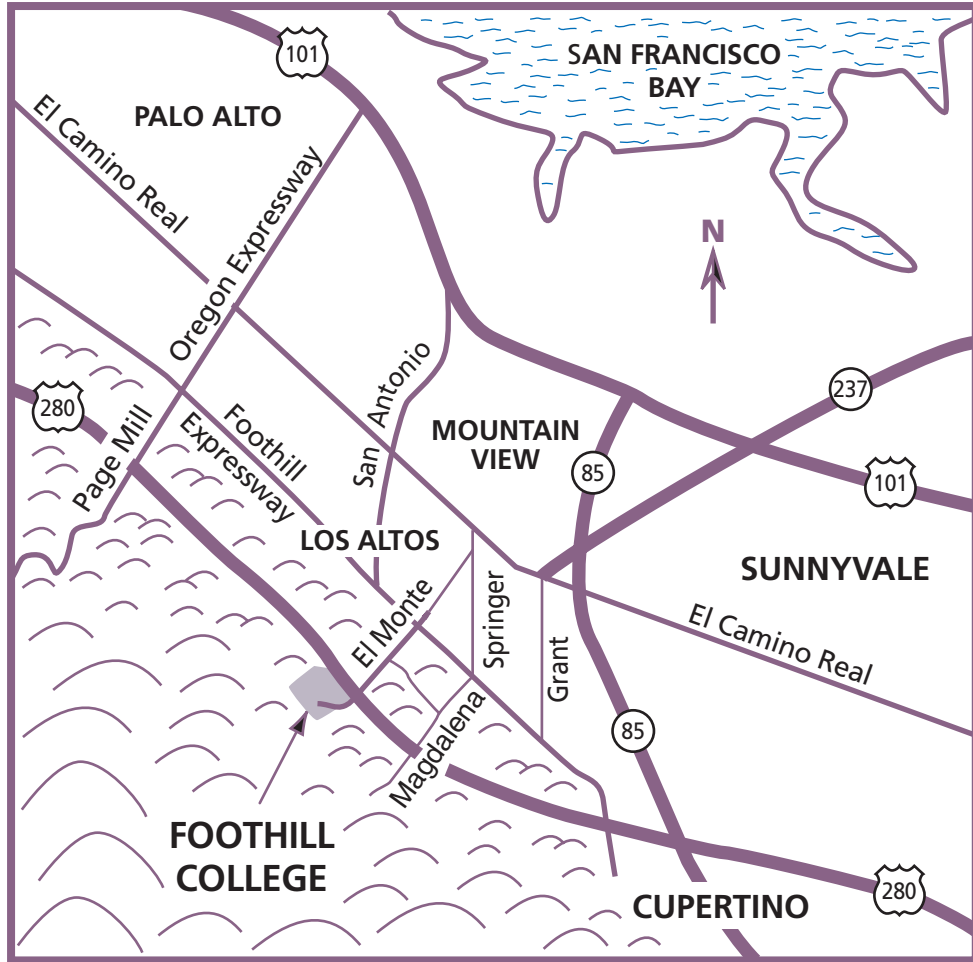

Map to Foothill College

Foothill College is located in Los Altos Hills, just southwest of highway 280 at the El Monte Road exit.

Map to Bamboo Garden

The Bamboo Garden is located on the southwest side of the Foothill College campus, adjacent to parking lot #6. In addition to lot #6, nearby parking is available at lots #5 and #7. (Four quarters are needed for purchasing the single day parking permit.)